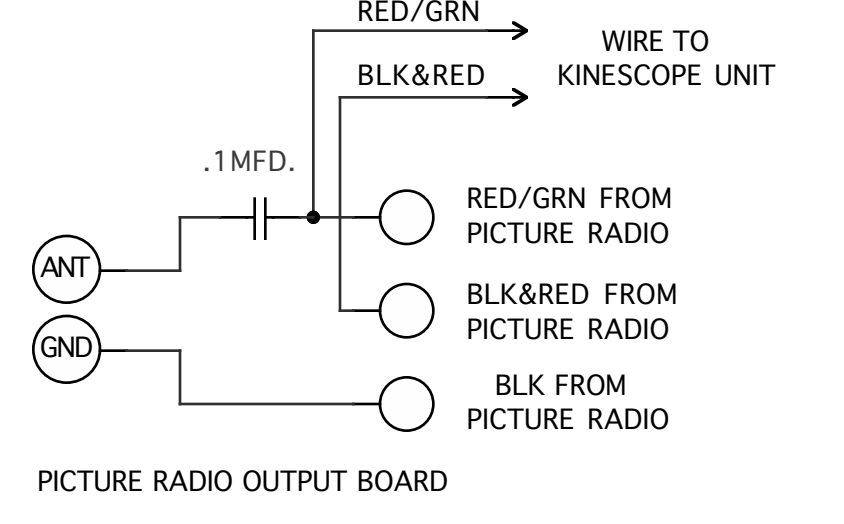

PICTURE RADIO

SOUND RADIO

NO.	REVISIONS

CIRCUIT DIAGRAMS		TELEVISION RECEIVER	
DRAWN BY	B. E. SCHUTZ	AP. MFG	
APPROVED	<i>[Signature]</i>	ISSUED	7-1-31
ENGINEERING DEPARTMENT		RCA Victor Company, Inc.	
CAMDEN, N.J.		T.V.-1016	

VERTICAL DEFLECTION UNIT

HORIZONTAL DEFLECTION UNIT

KINESCOPE UNIT

S.P.U.

NO.	REVISIONS

CIRCUIT DIAGRAMS TELEVISION RECEIVER	
DRAWN BY: B.E. SCHUTZ	AP. MFG. ISSUED: 7-1-31
APPROVED: [Signature]	
ENGINEERING DEPARTMENT RCA Victor Company, Inc. CAMDEN, N.J.	
TV-1016	