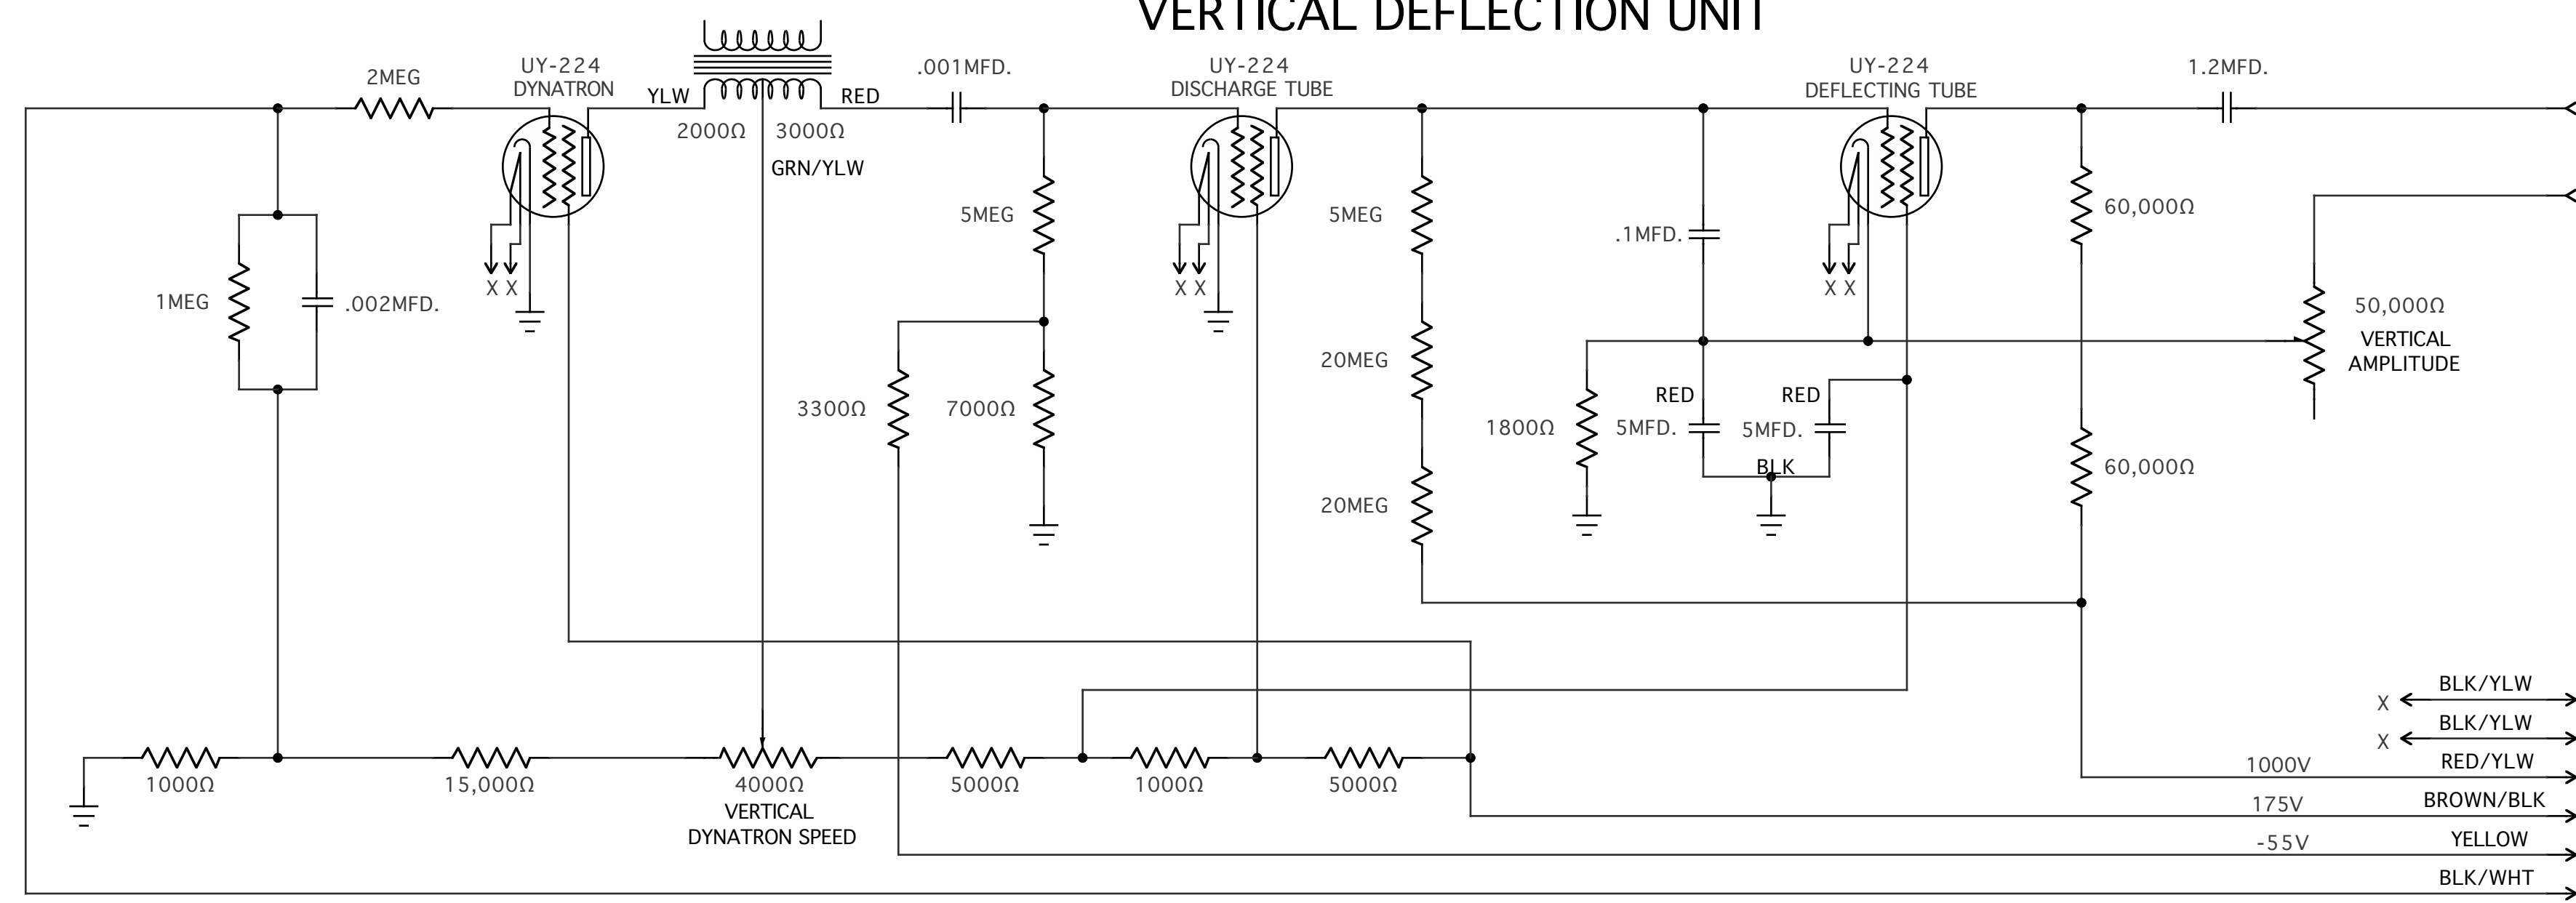

PICTURE RADIO

SOUND RADIO

NO.	REVISIONS

CIRCUIT DIAGRAMS		TELEVISION RECEIVER	
DRAWN BY	B. E. SCHUTZ	AP. MFG	
APPROVED	<i>[Signature]</i>	ISSUED	7-1-31
ENGINEERING DEPARTMENT		RCA Victor Company, Inc.	
CAMDEN, N.J.		T.V.-1016	

VERTICAL DEFLECTION UNIT

HORIZONTAL DEFLECTION UNIT

KINESCOPE UNIT

S.P.U.

NO.	REVISIONS

CIRCUIT DIAGRAMS TELEVISION RECEIVER	
DRAWN BY: B.E. SCHUTZ	AP. MFG. ISSUED: 7-1-31
APPROVED: [Signature]	
ENGINEERING DEPARTMENT RCA Victor Company, Inc. CAMDEN, N.J.	
TV-1016	