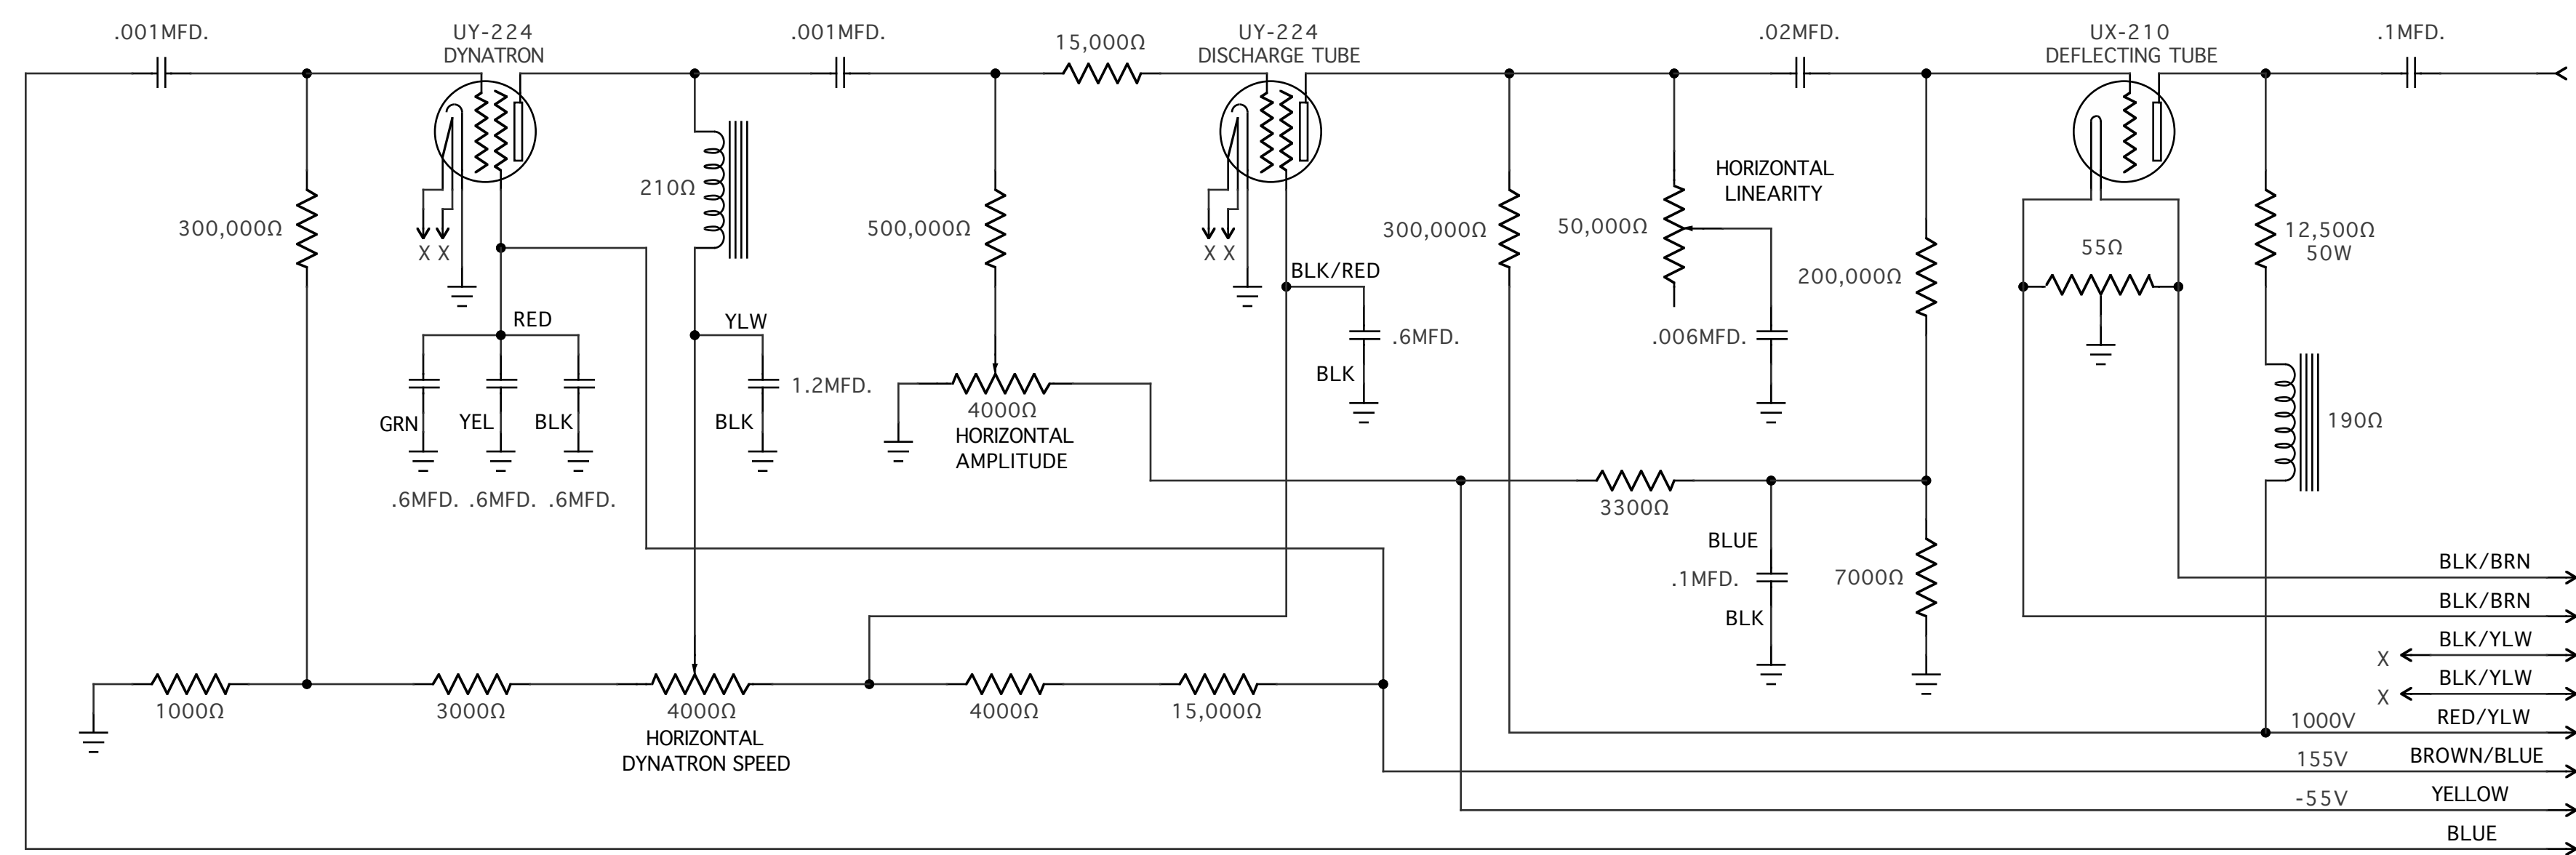

PICTURE RADIO

SOUND RADIO

NO.	REVISIONS

CIRCUIT DIAGRAMS		TELEVISION RECEIVER	
DRAWN BY	B. E. SCHUTZ	AP. MFG	
APPROVED	<i>[Signature]</i>	ISSUED	7-1-31
ENGINEERING DEPARTMENT		RCA Victor Company, Inc.	
CAMDEN, N.J.		T.V.-1016	

VERTICAL DEFLECTION UNIT

HORIZONTAL DEFLECTION UNIT

KINESCOPE UNIT

S.P.U.

NO.	REVISIONS

CIRCUIT DIAGRAMS TELEVISION RECEIVER	
DRAWN BY: B.E. SCHUTZ	AP. MFG. ISSUED: 7-1-31
APPROVED: [Signature]	
ENGINEERING DEPARTMENT RCA Victor Company, Inc. CAMDEN, N.J.	
TV-1016	