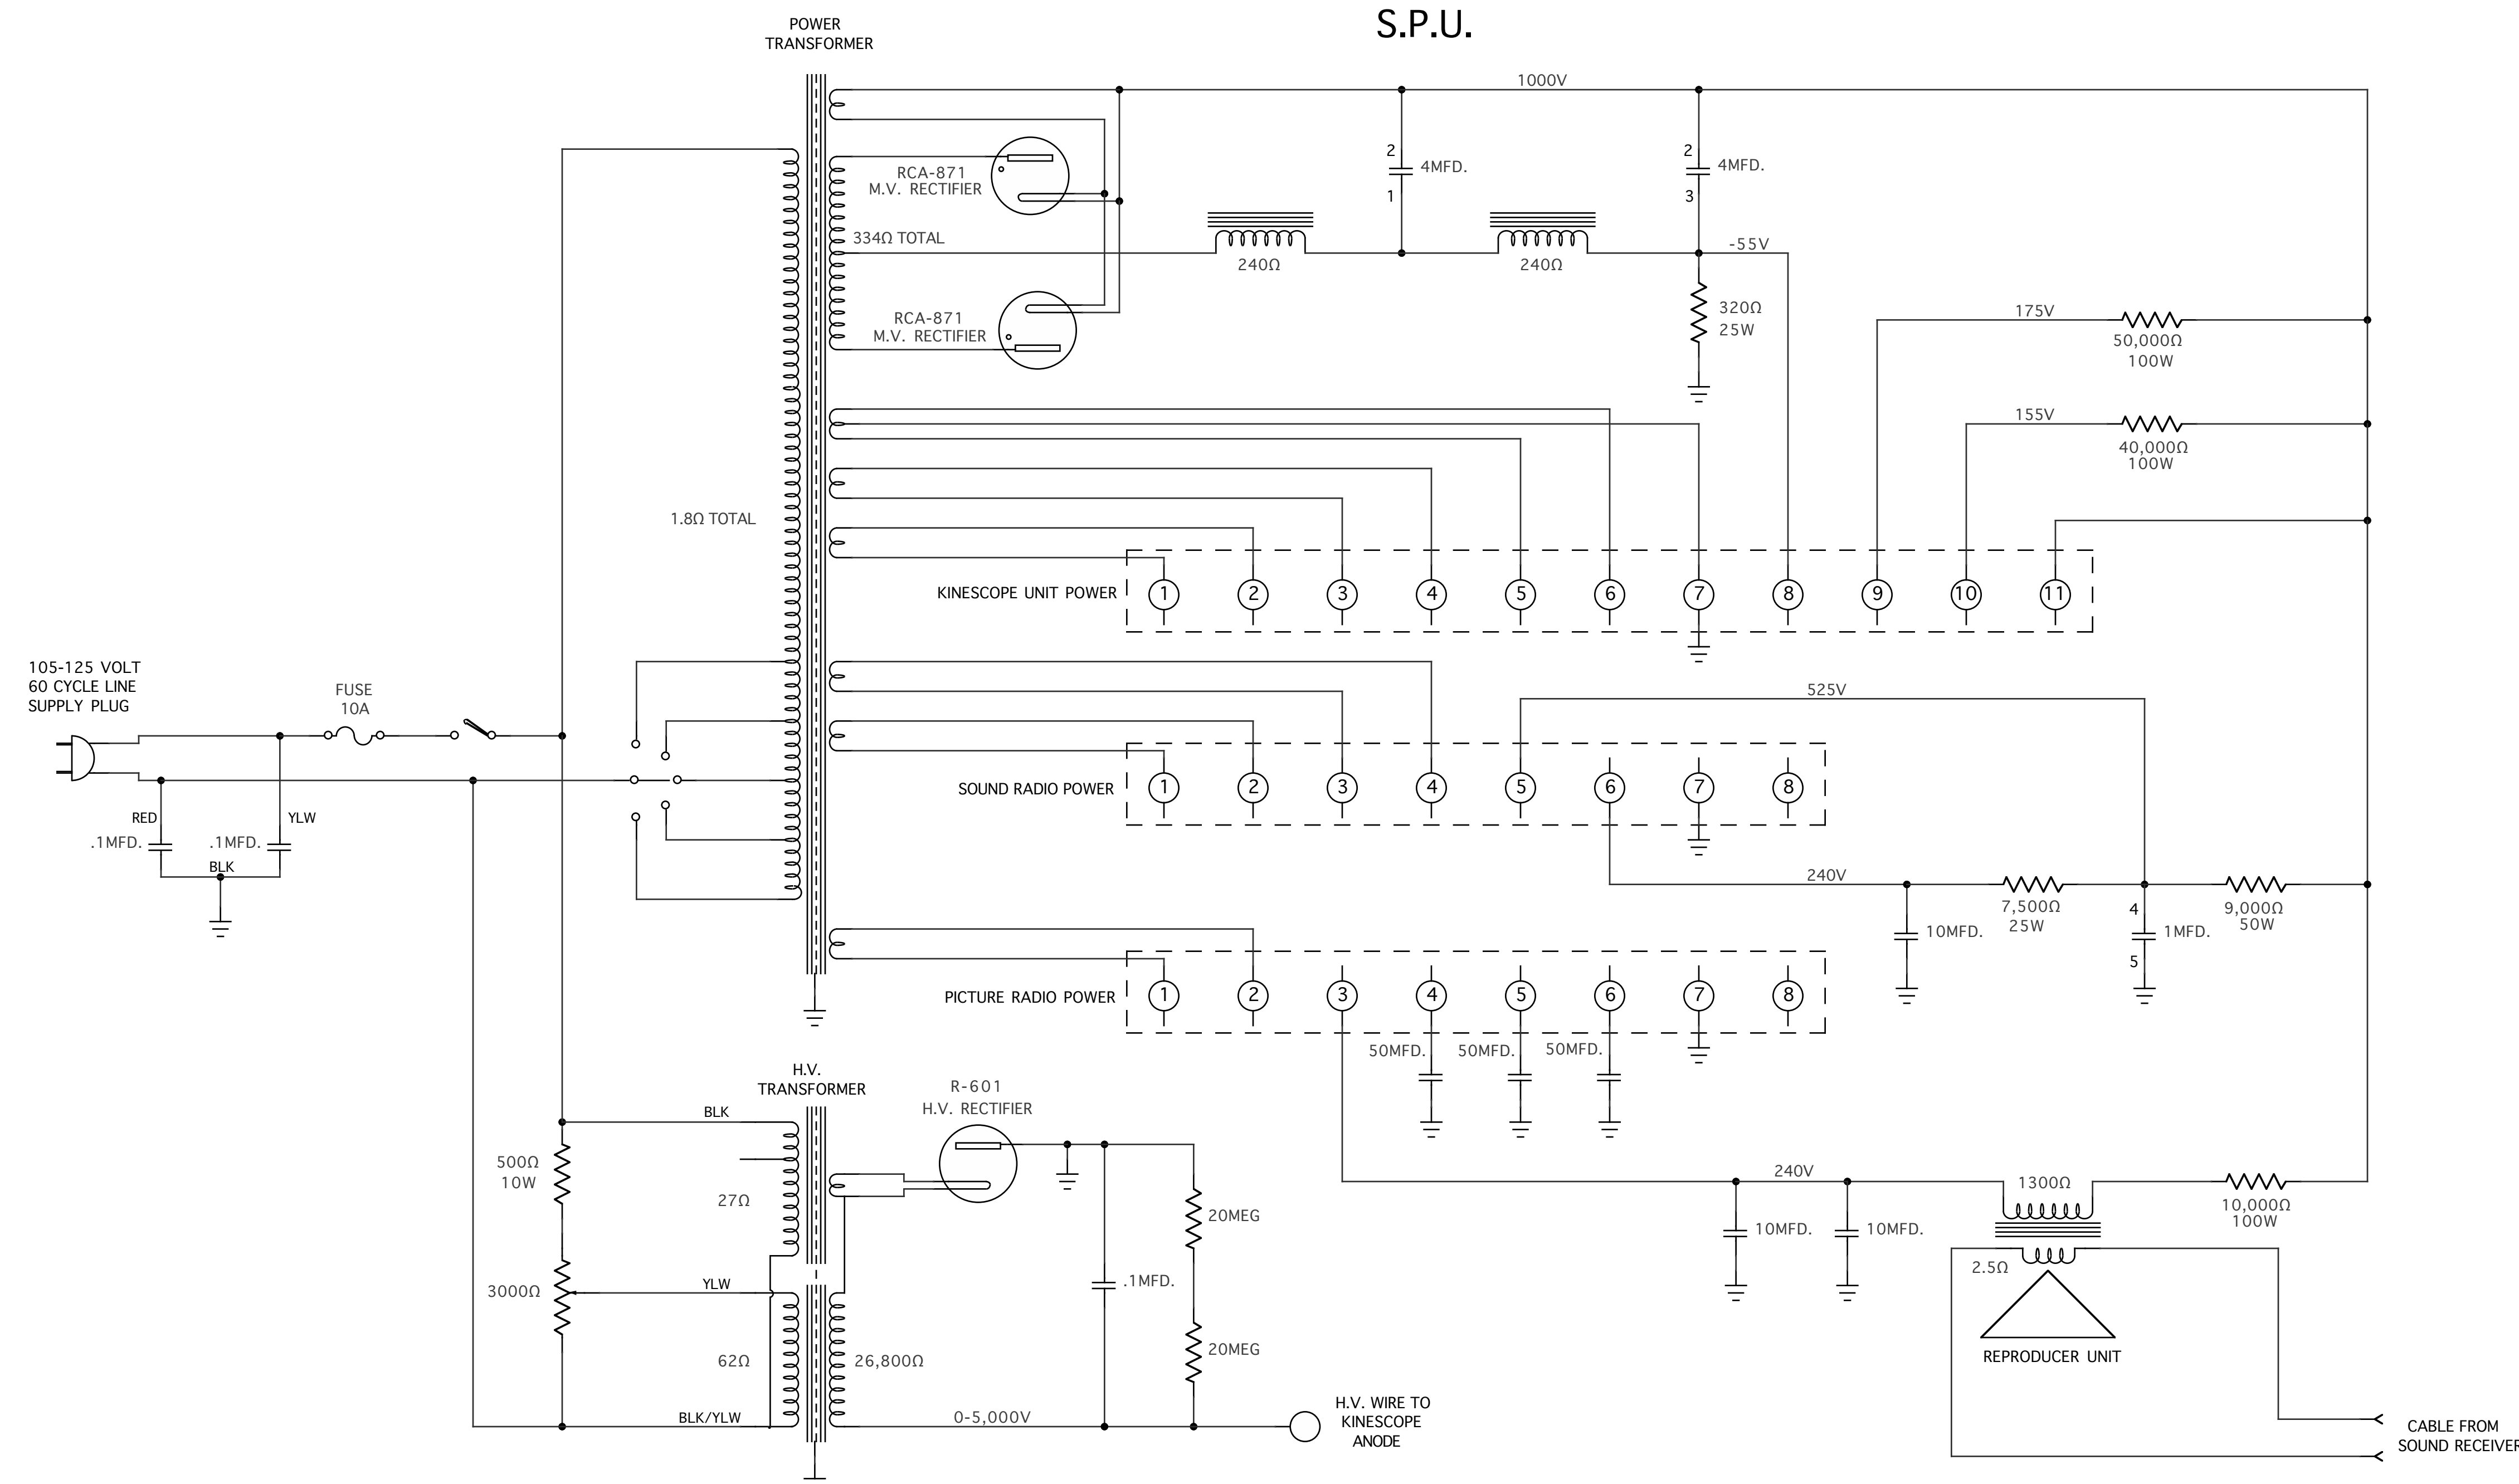

VERTICAL DEFLECTION UNIT

HORIZONTAL DEFLECTION UNIT

KINESCOPE UNIT

S.P.U.

NO.	REVISIONS

CIRCUIT DIAGRAMS TELEVISION RECEIVER	
DRAWN BY: B.E. SCHUTZ	AP. MFG. ISSUED: 7-1-31
APPROVED: [Signature]	
ENGINEERING DEPARTMENT RCA Victor Company, Inc. CAMDEN, N.J.	
TV-1016	