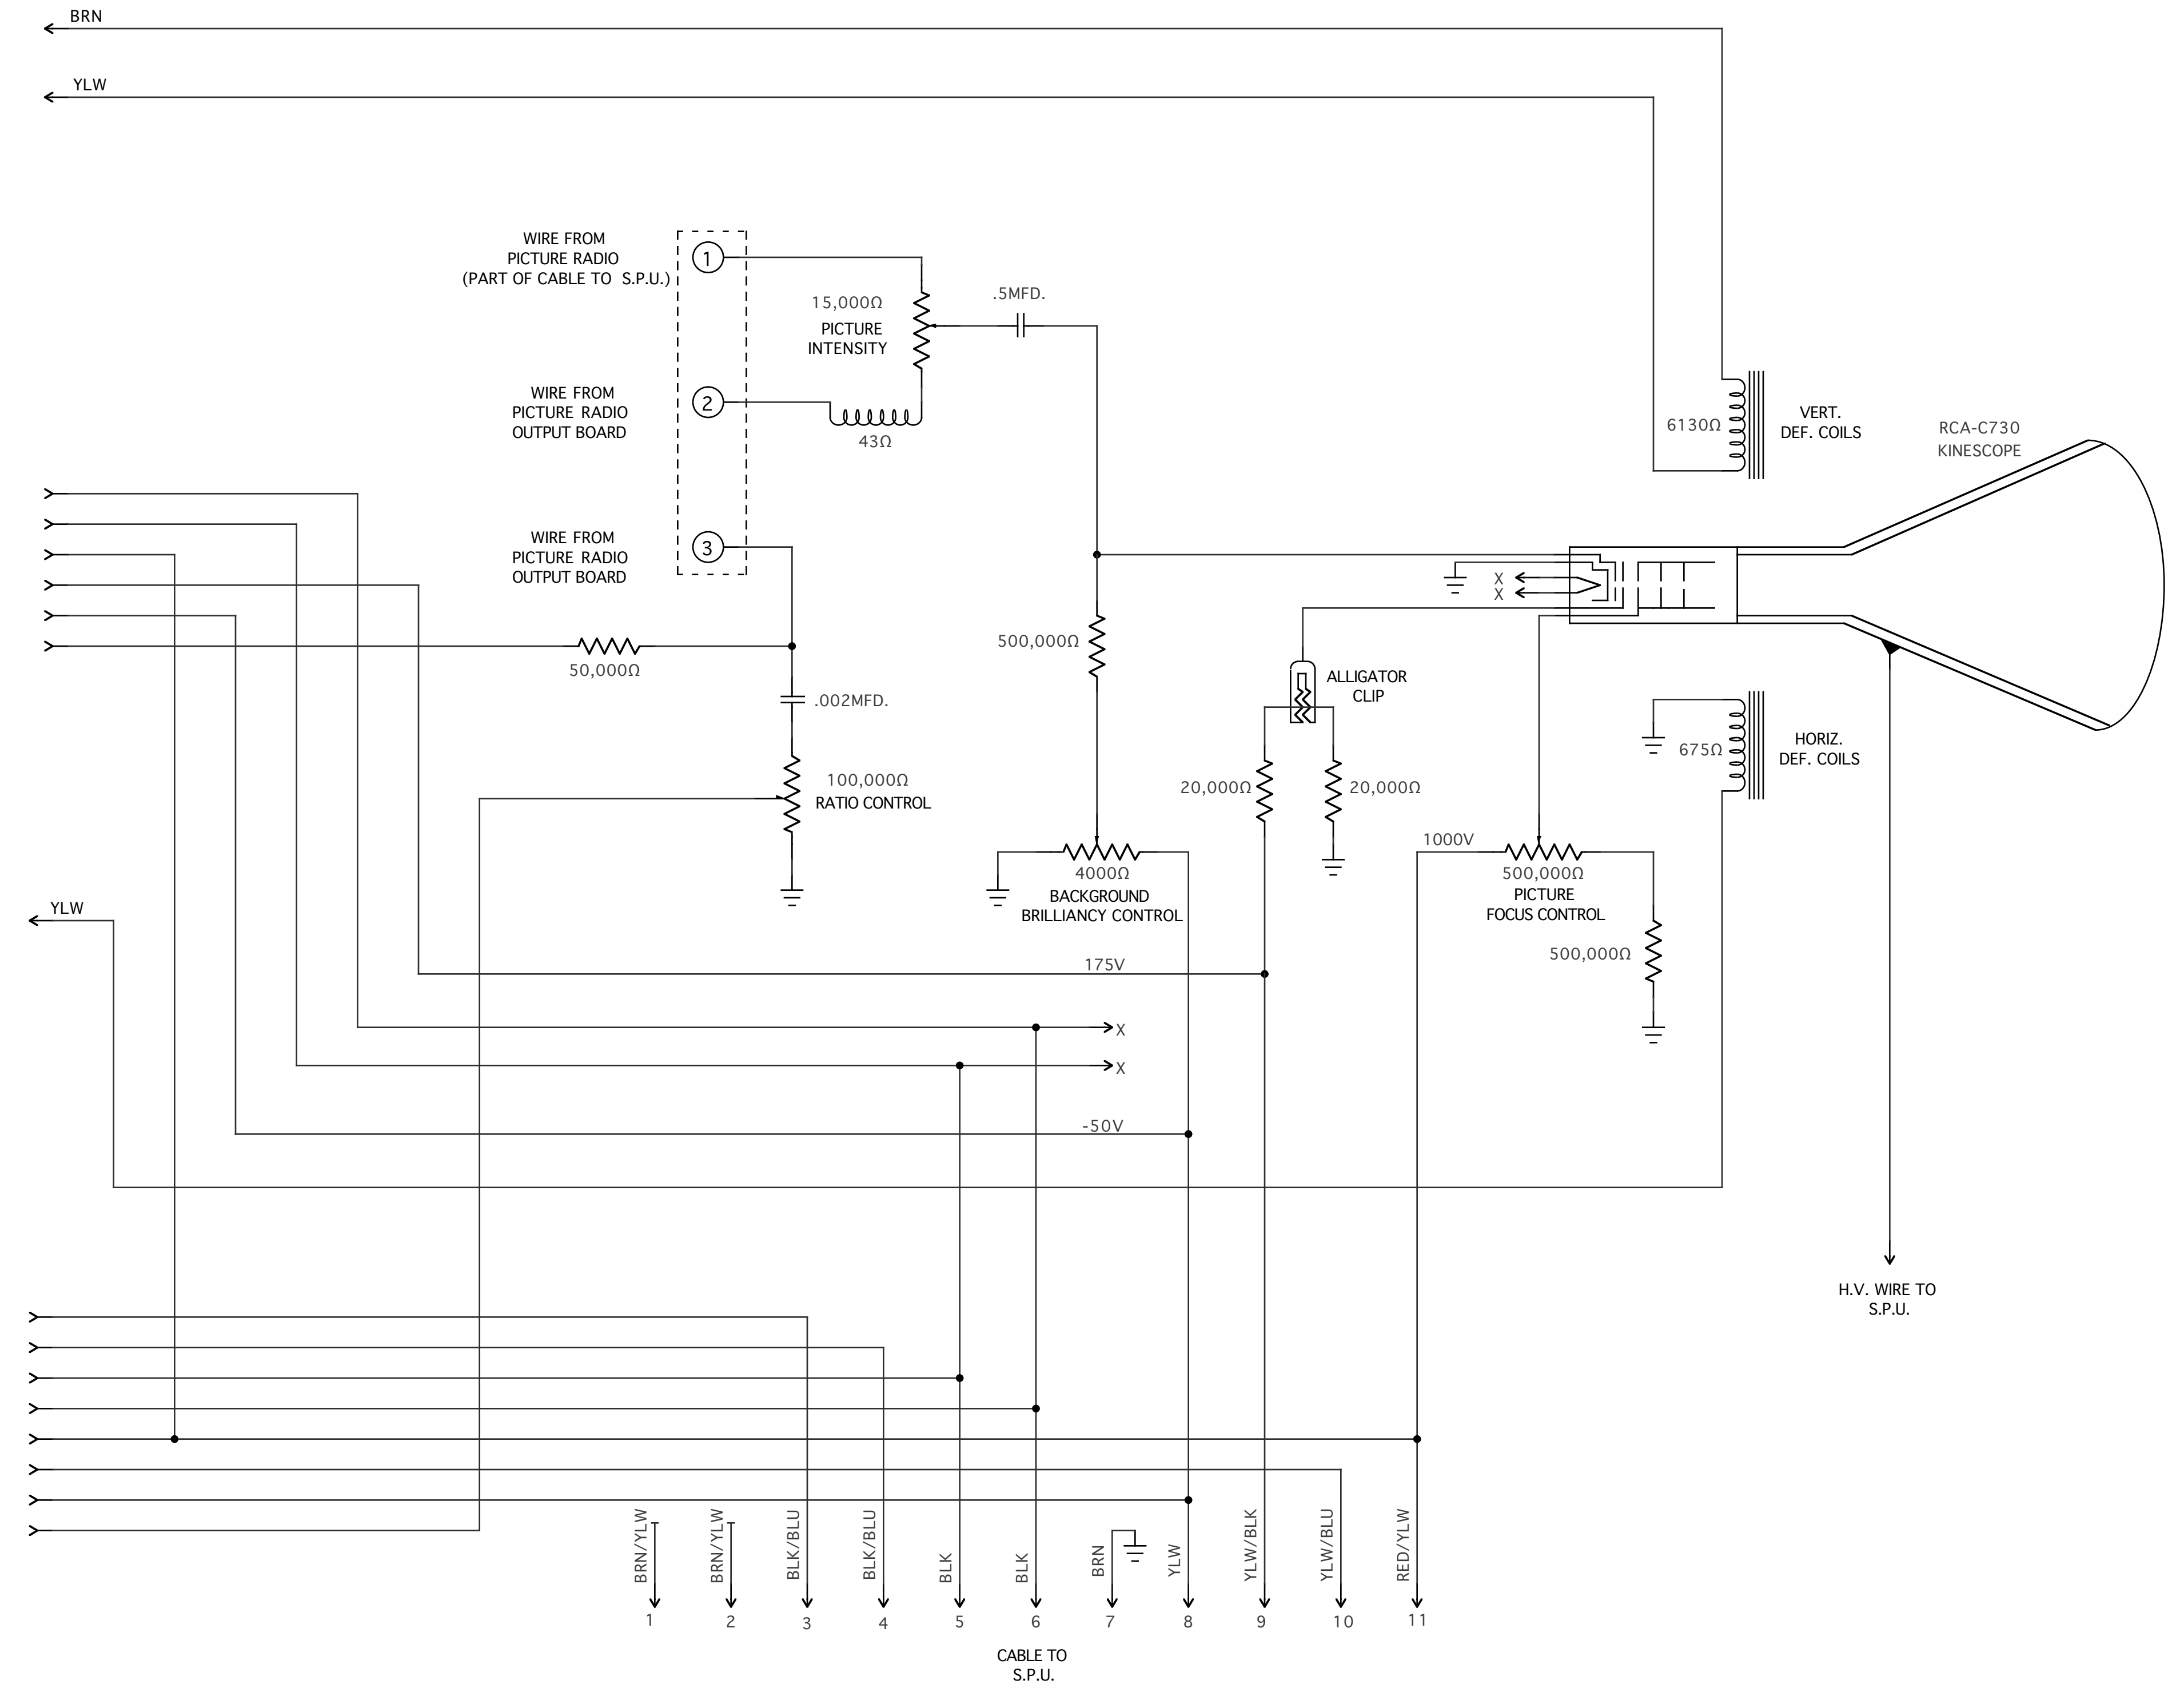

PICTURE RADIO

SOUND RADIO

NO.	REVISIONS

CIRCUIT DIAGRAMS		TELEVISION RECEIVER	
DRAWN BY	B. E. SCHUTZ	AP. MFG	
APPROVED	<i>[Signature]</i>	ISSUED	7-1-31
ENGINEERING DEPARTMENT		RCA Victor Company, Inc.	
CAMDEN, N.J.		T.V.-1016	

VERTICAL DEFLECTION UNIT

HORIZONTAL DEFLECTION UNIT

KINESCOPE UNIT

S.P.U.

NO.	REVISIONS

CIRCUIT DIAGRAMS TELEVISION RECEIVER	
DRAWN BY: B.E. SCHUTZ	AP. MFG. ISSUED: 7-1-31
APPROVED: [Signature]	
ENGINEERING DEPARTMENT RCA Victor Company, Inc. CAMDEN, N.J.	
TV-1016	