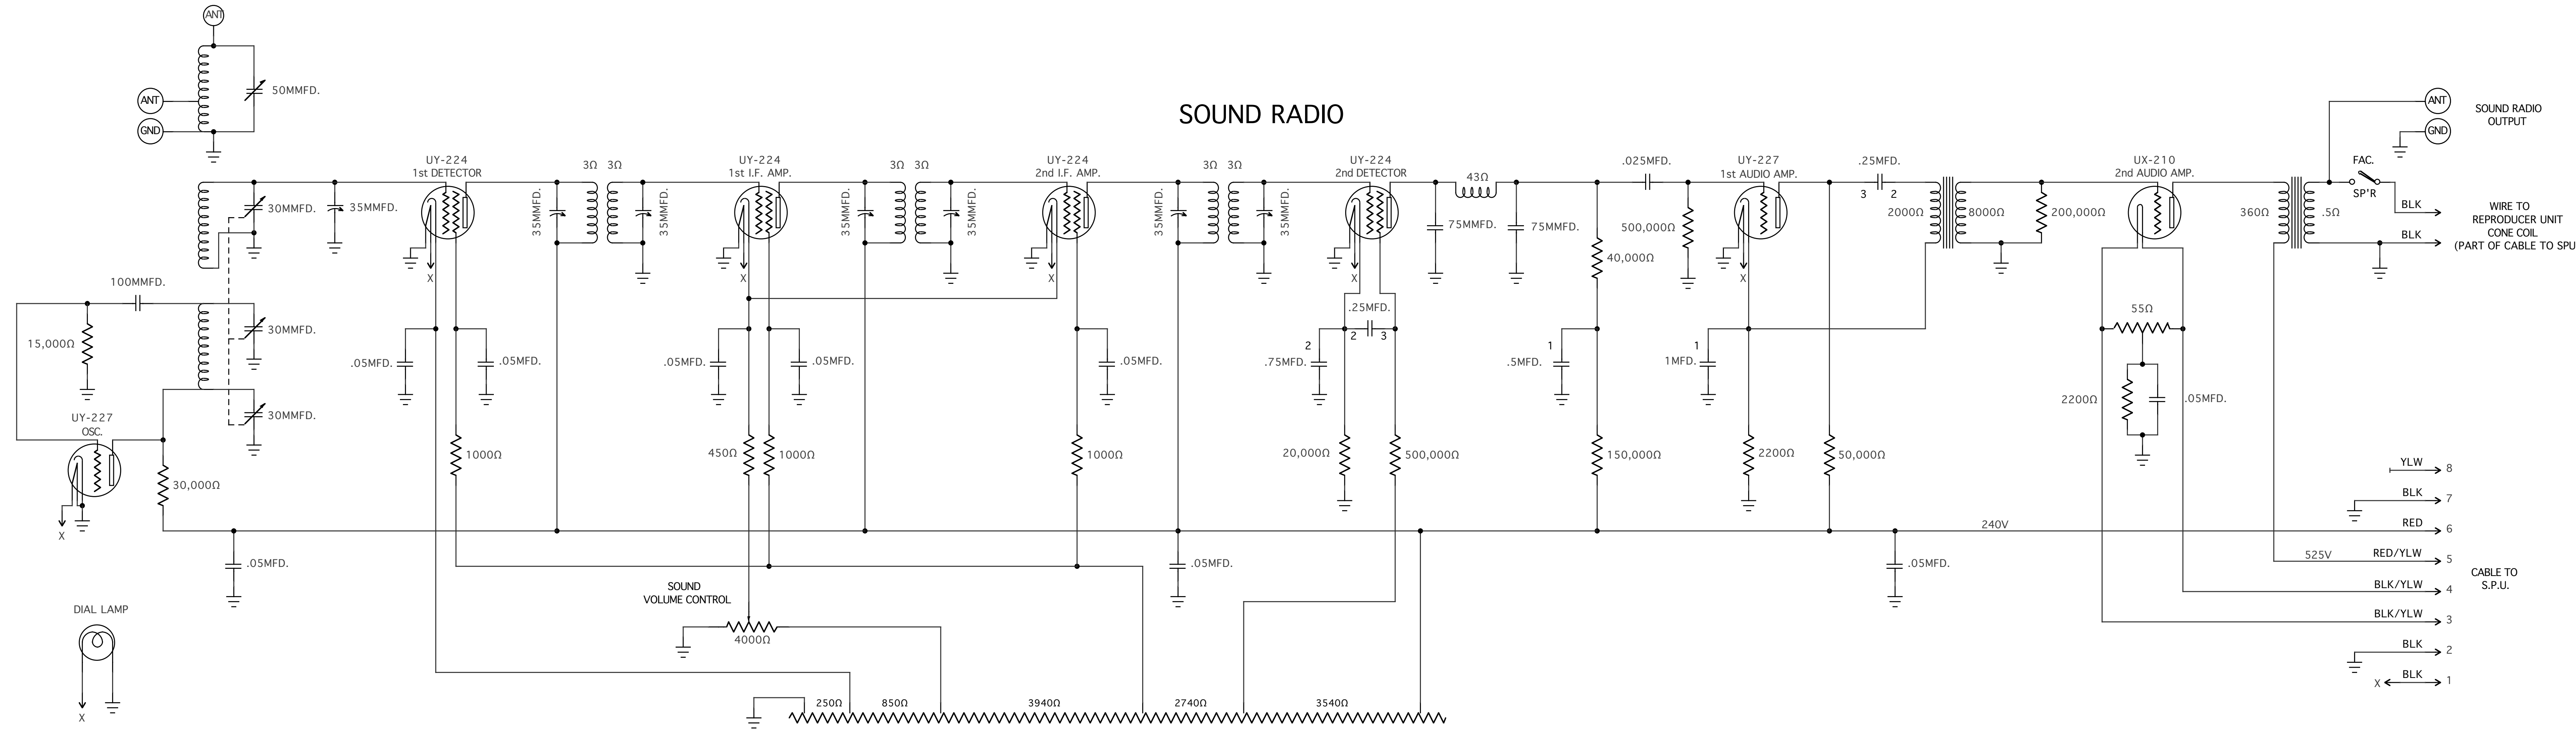

PICTURE RADIO

SOUND RADIO

NO.	REVISIONS

CIRCUIT DIAGRAMS		TELEVISION RECEIVER	
DRAWN BY	B. E. SCHUTZ	AP. MFG	
APPROVED	<i>[Signature]</i>	ISSUED	7-1-31
ENGINEERING DEPARTMENT		RCA Victor Company, Inc.	
CAMDEN, N.J.		T.V.-1016	

VERTICAL DEFLECTION UNIT

HORIZONTAL DEFLECTION UNIT

KINESCOPE UNIT

S.P.U.

NO.	REVISIONS

CIRCUIT DIAGRAMS TELEVISION RECEIVER	
DRAWN BY: B.E. SCHUTZ	AP. MFG. ISSUED: 7-1-31
APPROVED: [Signature]	
ENGINEERING DEPARTMENT RCA Victor Company, Inc. CAMDEN, N.J.	
TV-1016	