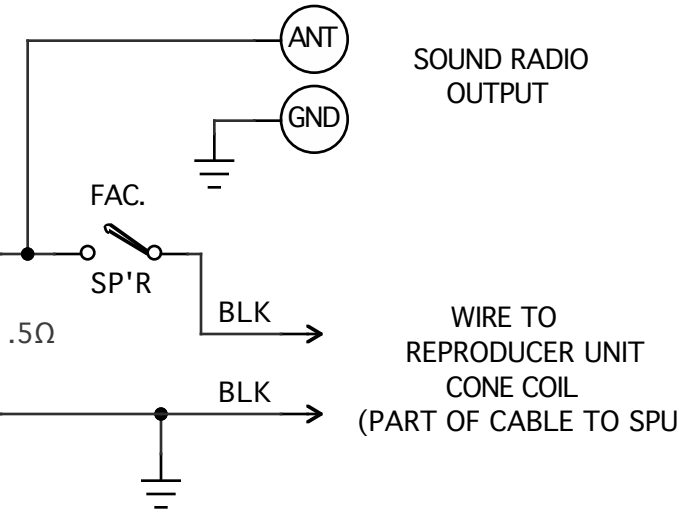

PICTURE RADIO

SOUND RADIO

NO.	REVISIONS

CIRCUIT DIAGRAMS		TELEVISION RECEIVER	
DRAWN BY	B. E. SCHUTZ	AP. MFG	
APPROVED	<i>[Signature]</i>	ISSUED	7-1-31
ENGINEERING DEPARTMENT		RCA Victor Company, Inc.	
CAMDEN, N.J.		T.V.-1016	

VERTICAL DEFLECTION UNIT

HORIZONTAL DEFLECTION UNIT

KINESCOPE UNIT

S.P.U.

NO.	REVISIONS

CIRCUIT DIAGRAMS TELEVISION RECEIVER	
DRAWN BY: B.E. SCHUTZ	AP. MFG. ISSUED: 7-1-31
APPROVED: [Signature]	
ENGINEERING DEPARTMENT RCA Victor Company, Inc. CAMDEN, N.J.	
TV-1016	