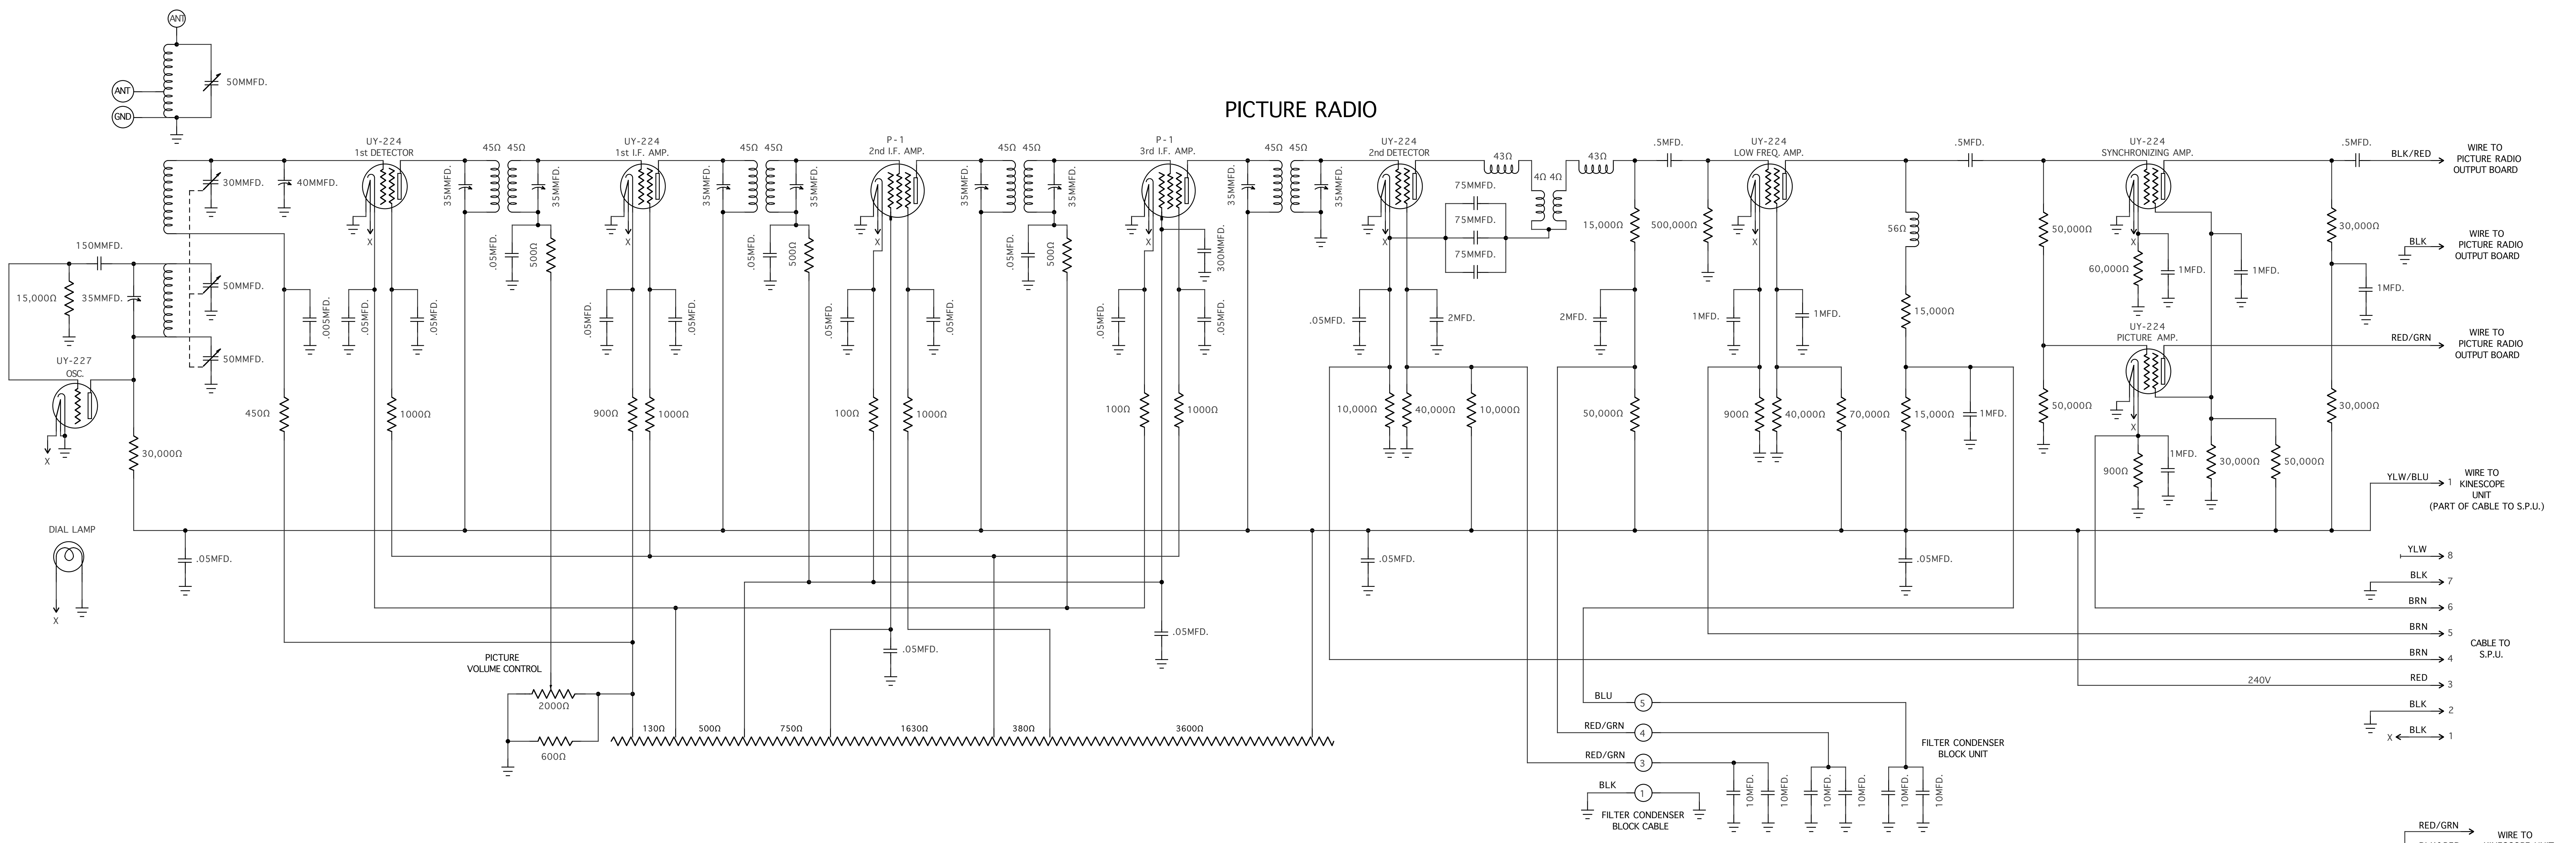

PICTURE RADIO

SOUND RADIO

NO.	REVISIONS

CIRCUIT DIAGRAMS		TELEVISION RECEIVER	
DRAWN BY	B. E. SCHUTZ	AP. MFG	
APPROVED	<i>[Signature]</i>	ISSUED	7-1-31
ENGINEERING DEPARTMENT		RCA Victor Company, Inc.	
CAMDEN, N.J.		T.V.-1016	

VERTICAL DEFLECTION UNIT

HORIZONTAL DEFLECTION UNIT

KINESCOPE UNIT

S.P.U.

NO.	REVISIONS

CIRCUIT DIAGRAMS TELEVISION RECEIVER	
DRAWN BY: B.E. SCHUTZ	AP. MFG. ISSUED: 7-1-31
APPROVED: [Signature]	
ENGINEERING DEPARTMENT RCA Victor Company, Inc. CAMDEN, N.J.	
TV-1016	