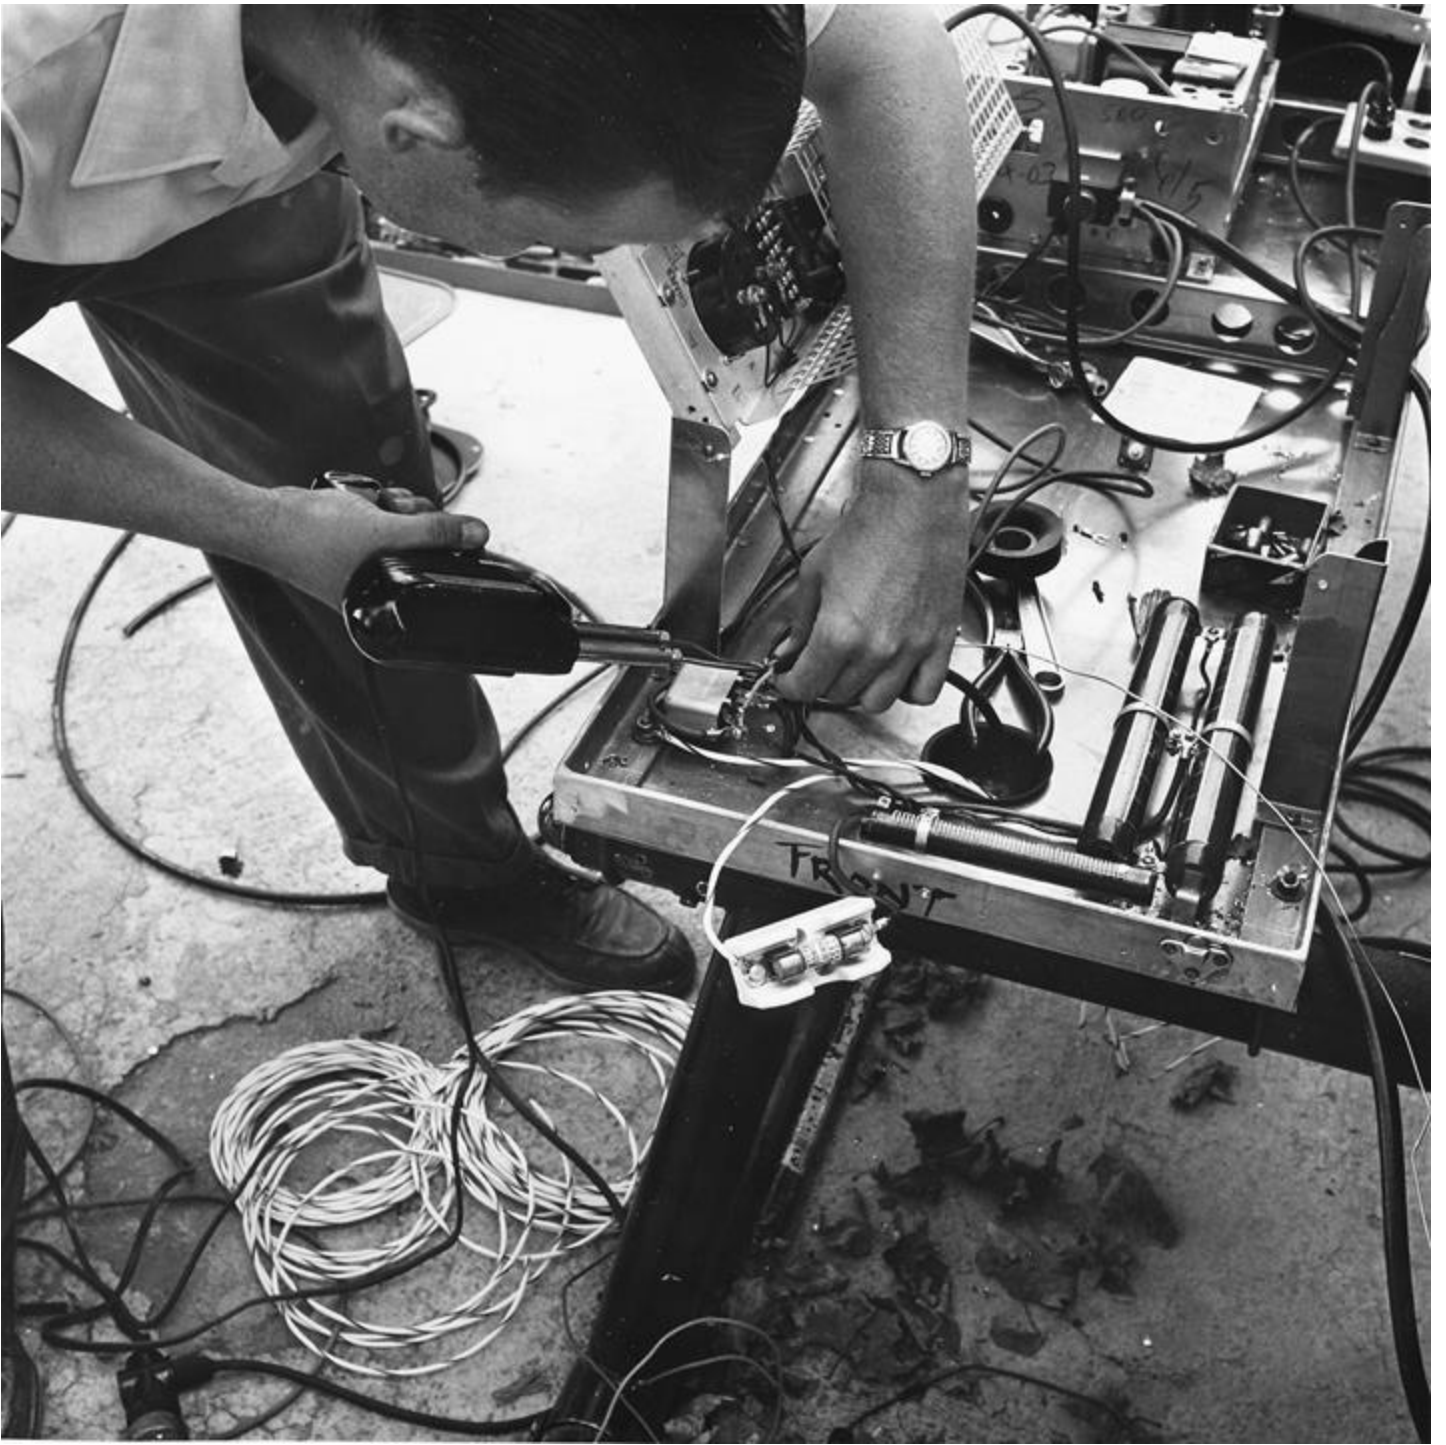

Telecopter #1
construction pictures

**KTLA 6000 ft. Mt. Wilson transmitter in winter 1947/8.
Roy White**

Courtesy of Don Kent